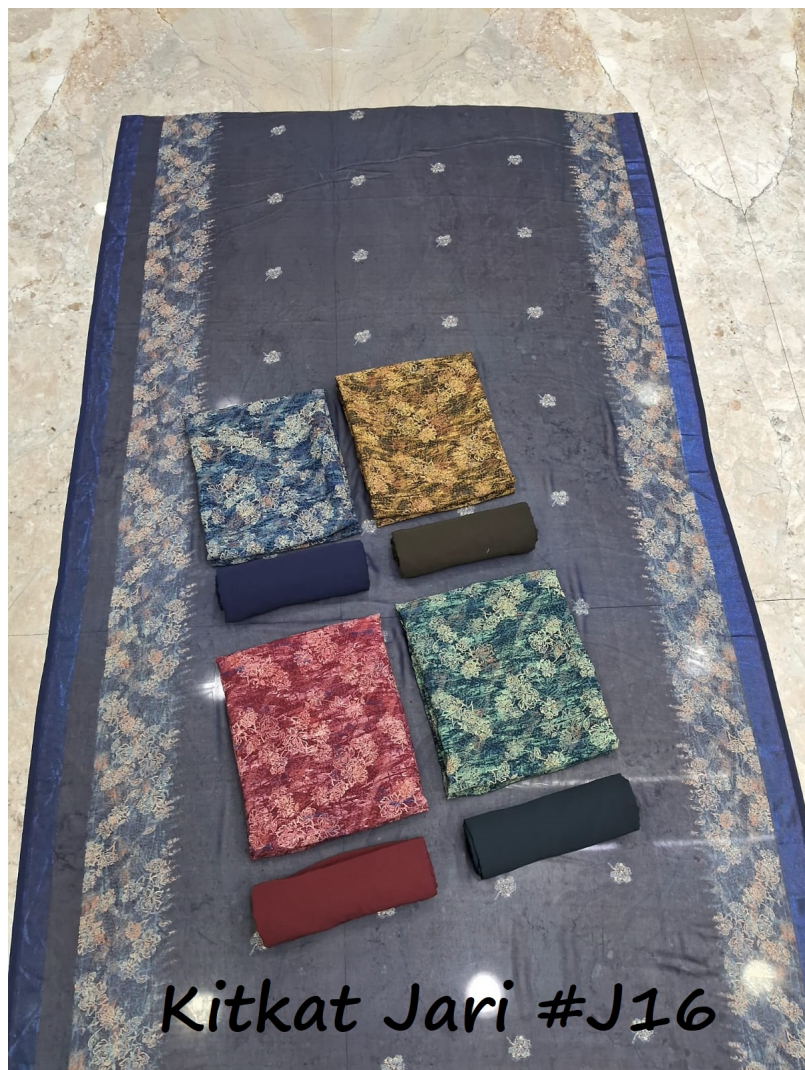

Collection Name: Bijlee Suits

Price: 550

Description:

"Kitkat Jari Suits"

Fancy discharge Jari prints on Exclusive soft crepe Fabric.

Top and bottom 2.5 metres in Length.

Dupatta 2.25 mtrs.

Kitkat Jari @550 pp+5%gst

Set of 4 pcs