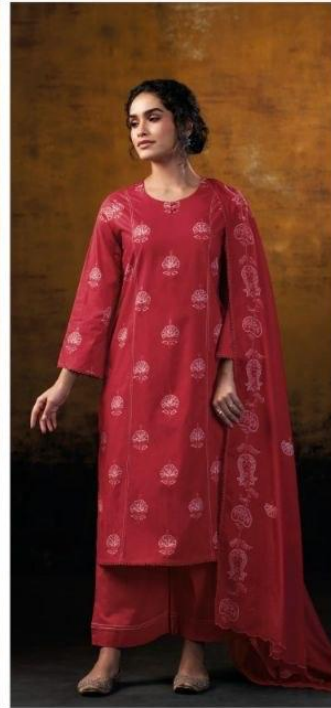

Collection Name: Ganga Kaviraah Salwar Kameez

Price: 1590

Description:

GANGA Presents

KAVIRAAH 4776

TOP ~PREMIUM COTTON PRINTED WITH HAND WORK, SCHIFFLI EMBROIDERY LACE ON DAMAN & SLEEVES.

BOTTOM ~ PREMIUM COTTON SOLID COLOR

DUPATTA ~ PREMIUM COTTON MUL PRINTED WITH HAND EMBROIDERY, SCHIFFLI EMBROIDERY LACE BORDER.

Ganga[®]

S4776-A

S4776-A

S4776-B

S4776-C

S4776-D

Ganga[®]
Kaviraah
S4776- A/B/C/D

Kaviraah
S4776

DESCRIPTION

~TOP~

PREMIUM COTTON PRINTED WITH HAND WORK,
SCHIFFLI EMBROIDERY LACE ON DAMAN & SLEEVES.

~BOTTOM~

PREMIUM COTTON SOLID COLOR

~DUPATTA~

PREMIUM COTTON MUL PRINTED WITH HAND
EMBROIDERY, SCHIFFLI EMBROIDERY LACE BORDER.